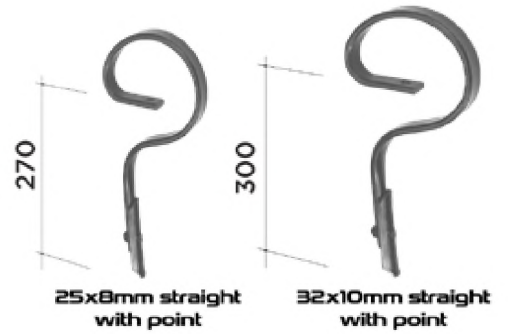

VibroPro tines

PR / PSY tines

Adjustable front plate-bar

VibroPlus tines

Crosskill roller \varnothing 350 mm one row instead of crumbler roller

Rear tine harrow

Trailing covering tines

Hydraulic levelling board

2 types of track removers

Pair of rubber supporting wheels

Sweep points
150x4 mm,
175x4 mm,
200x4 mm
250x4 mm
200 mm