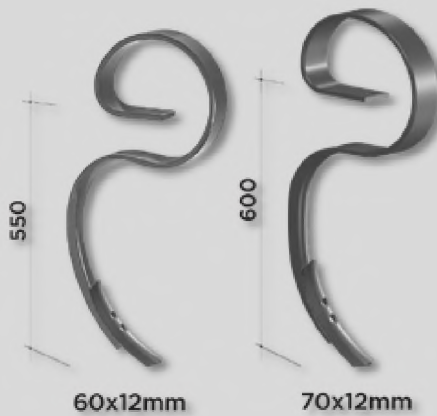

VibroPro tines

PR / PSY tines

Adjustable front plate-bar

VibroPlus tines

Crosskill roller \varnothing 350 mm one row instead of crumbler roller

Rear tine harrow

Trailing covering tines

Hydraulic levelling board

2 types of track removers

Pair of rubber supporting wheels

Sweep points
150x4 mm,
175x4 mm,
200x4 mm
250x4 mm
200 mm