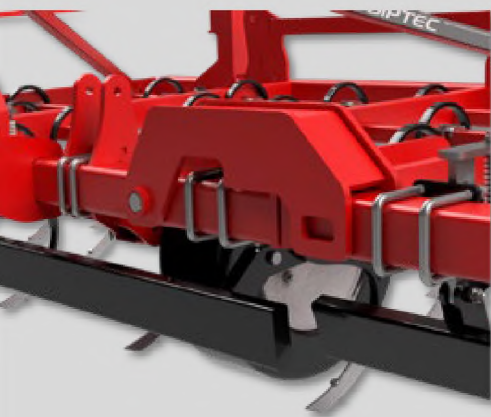

VibroPro tines

PR / PSY tines

Adjustable front plate-bar

VibroPlus tines

Crosskill roller \varnothing 350 mm one row instead of crumbler roller

Rear tine harrow

Trailing covering tines

Hydraulic levelling board

2 types of track removers

Pair of rubber supporting wheels

Sweep points
150x4 mm,
175x4 mm,
200x4 mm
250x4 mm
200 mm